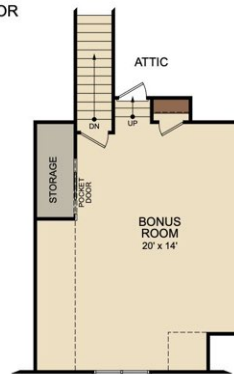

Stratton

Gorgeous Blue Star Home

 3-5 Beds  2-3 Baths  ~3,088 Sq. Ft.

Stratton

Gorgeous Blue Star Home

BASE PLAN

First Floor	2,057 sq. ft.
Front Porch	176 sq. ft.
Screened Porch	255 sq. ft.
Garage	600 sq. ft.
Total Living	3,088 sq. ft.

OPTIONS

Front Bonus	503 sq. ft.
Back Bonus with Full Bath	878 sq. ft.
Hybrid Bonus with Full Bath	763 sq. ft.
Double Bonus with Full Bath	1,261 sq. ft.

OPT. SECOND FLOOR HYBRID BONUS

FIRST FLOOR

OPT. SECOND FLOOR FRONT BONUS

OPT. SECOND FLOOR REAR BONUS ROOM

OPT. SECOND FLOOR DOUBLE BONUS ROOM

49x70
BUILDING AREA

Not to scale, rendering may not reflect exact floor plan.